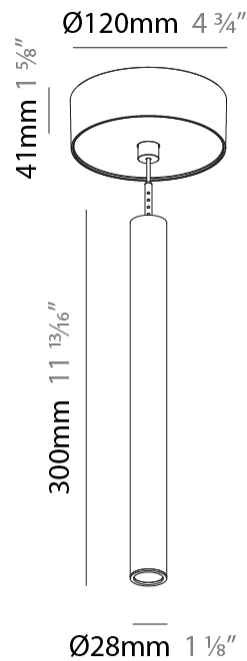

HANGOVER PLUG SHINE MONOPOINT SURFACE CANOPY SUSPENSION

A30848-

base number Color Finishes Finishes Finishes Lens Shine Ring Cable
 Temperature (Diamond) (Triangle) (Circle) Options

- To build a product code in our configurator select the specify button on the base model # product page
- To build a manual product code on this datasheet choose from the options listed below in blue font and add the suffix to the base model #

Shape: Cylinder
 Diameter (mm): 28
 Diameter (in): 1 1/8
 Height (mm): 300
 Height (in): 11 13/16
 Max. Overall Height (mm): 2300
 Max. Overall Height (in): 90 9/16
 Light Distribution: Downlight
 Weight (kg): 0.63
 Weight (lbs): 1.39
 Diffuser: Shine Ring - Opal / Yellow / Orange / Red / Blue / Green
 Fixture Finish: SSR / BKV / CWI / CRY / HAB / UFT / ITA / RUA / FTG / MYG / LOD / PUS / FRO / FUP / KIA / POP / BLS / SPG / MEY / GOH / GUM / CHC / COM / ABZ / JAG / OBR / MOS / ROR
 Fixture Material: Aluminum
 Cable Details: 2000mm or 4000mm Black Cable

OPTICAL

Optic°: 24 / 32 / 58

RATINGS AND CERTIFICATIONS

Certified By: Certified for North American Standards
 IP rating: IP20

HANGOVER PLUG SHINE MONOPOINT SURFACE CANOPY SUSPENSION

A30848-

PROJECT _____

TYPE _____

Shape: Cylinder
 Diameter (mm): 28
 Diameter (in): 1 1/8
 Height (mm): 450
 Height (in): 17 11/16
 Max. Overall Height (mm): 2450
 Max. Overall Height (in): 96 7/16
 Light Distribution: Downlight
 Weight (kg): 0.64
 Weight (lbs): 1.41
 Diffuser: Shine Ring - Opal / Yellow / Orange / Red / Blue / Green
 Fixture Finish: SSR / BKV / CWI / CRY / HAB / UFT / ITA / RUA / FTG / MYG / LOD / PUS / FRO / FUP / KIA / POP / BLS / SPG / MEY / GOH / GUM / CHC / COM / ABZ / JAG / OBR / MOS / ROR
 Fixture Material: Aluminum
 Cable Details: 2000mm or 4000mm Black Cable